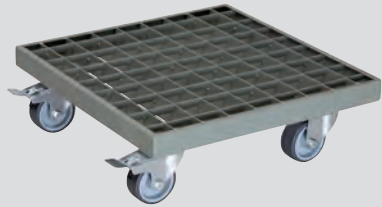

Multi Roller GH 7016 – Stahl/moss grey
Multi Roller GH 7016 – steel/moss grey
Chariot Multi GH 7016 – acier/moss grey

↔	↑	⊙	kg	STOP	NON-SLIP SURFACE	OIL CARE FINISHING	COLOUR PROTECTION	WATER RESISTANT	1x	Code	EAN-Code
290	95	50	200	X				X	X	20 7016 01	4001073 511789